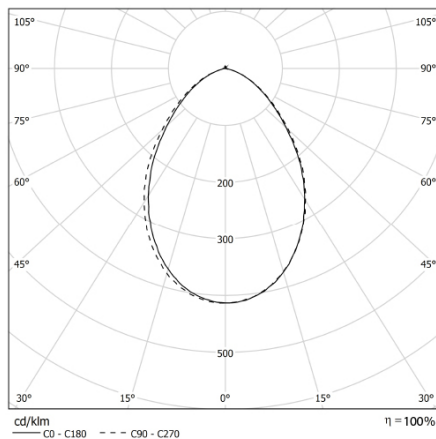

BOX LED SMALL

Circular cut-out. IP54 protection from the bottom

CODE		FLUX	SIZE	CERTIFICATIONS
44MP20K4S54	20W 4000K	1915lm	135mm	  

Optics

Internal polycarbonate reflector and opal microprism polycarbonate diffuser. CUT OFF > 20°.