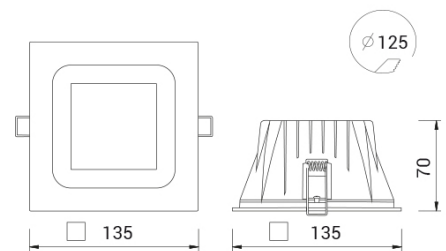

BOX LED SMALL

Circular cut-out. IP54 protection from the bottom

CODE		FLUX	SIZE	CERTIFICATIONS
44MP20K4S54	20W 4000K	1915lm	135mm	  

Optics

Internal polycarbonate reflector and opal microprism polycarbonate diffuser. CUT OFF > 20°.

Specifications

SMD LED technology;
Driver included;
CRI>90;
Mac Adams 3;
Life Time: L80/B10 >50.000h;
5 years complete warranty;
Eye safety: RG0/RG1 in accordance with EN62471:2009

Body

Body in die-cast aluminium.